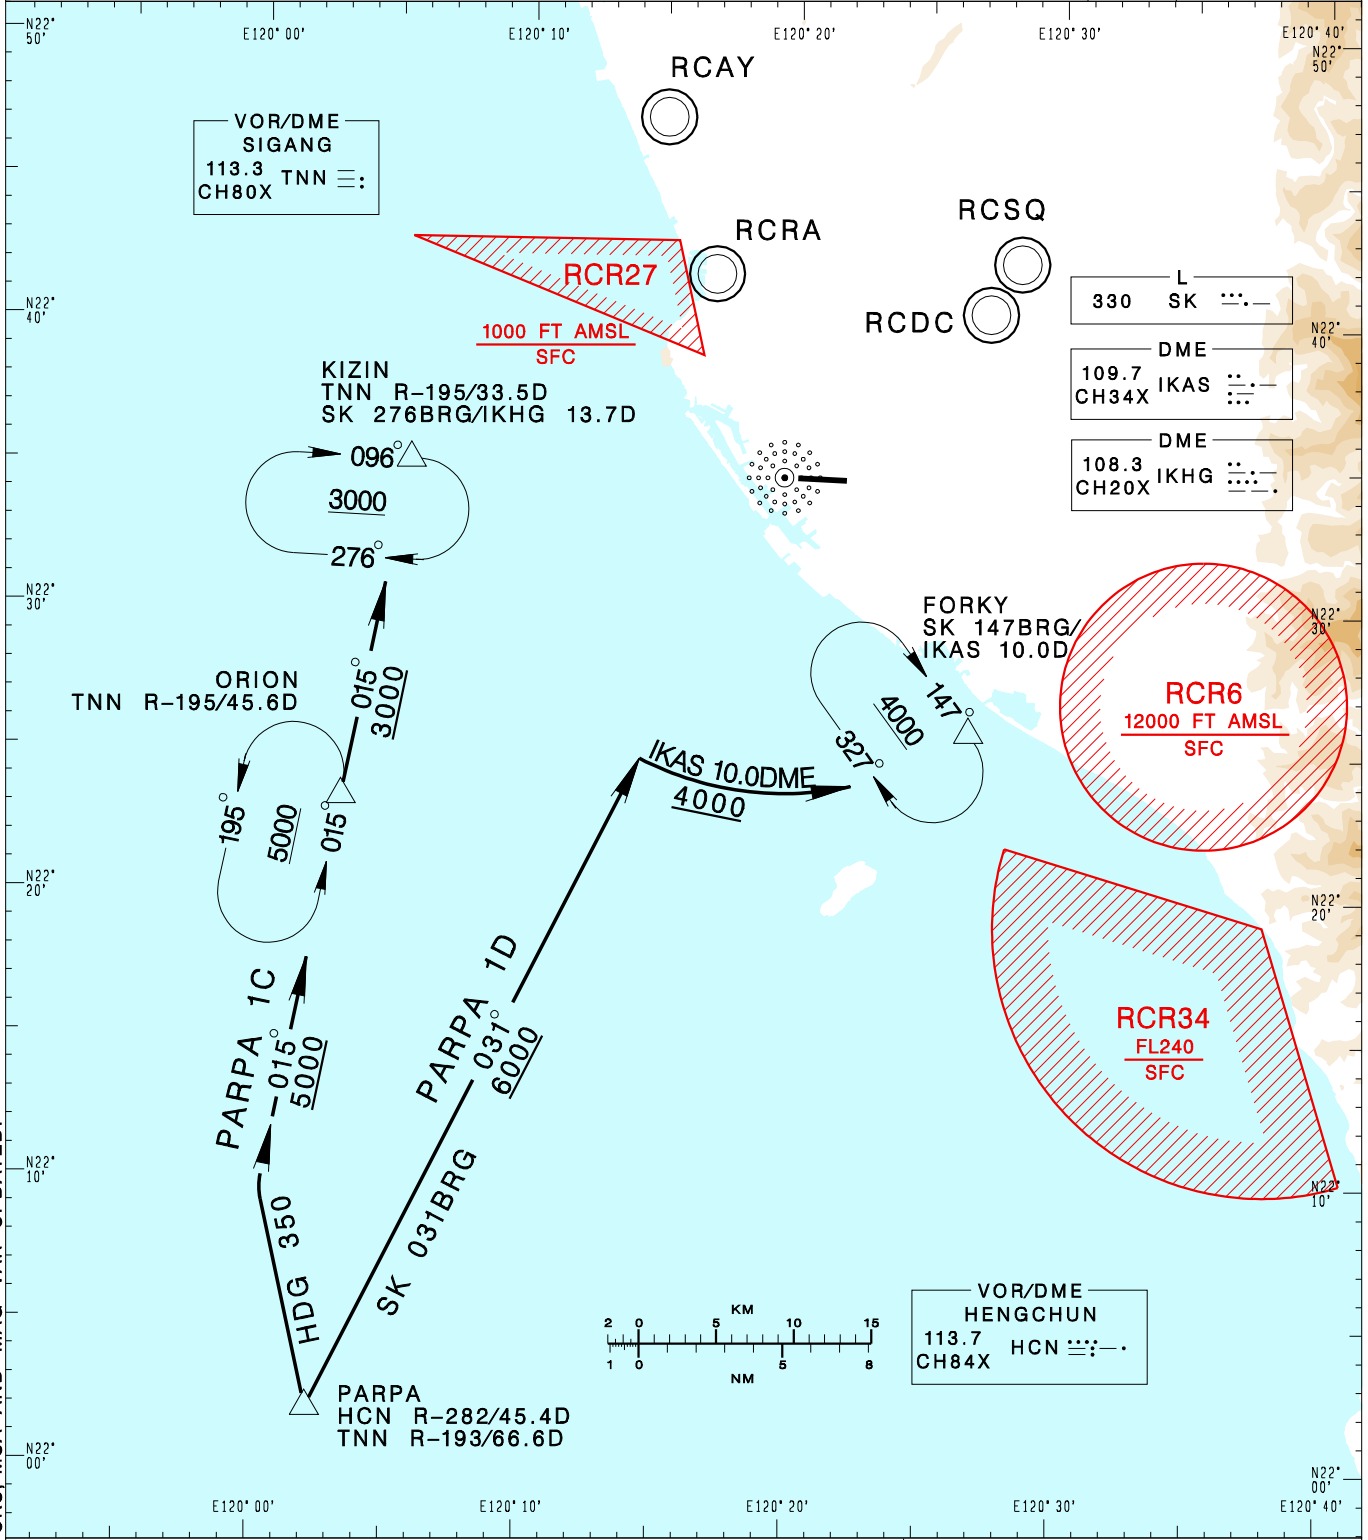

高雄國際機場
KAOHSIUNG INTL AD

RCKH STAR
PARPA 1C(RWY09)
PARPA 1D(RWY27)

TAIPEI ACC 127.9	129.1	KAOHSIUNG APP 124.7 125.7	ATIS 127.8	VAR 4°W-2023 ↑	12100' MSA ARP 25NM		
Apt Elev: 32'		Trans Level: FL130				Trans Alt: 11,000'	
BEARINGS ARE MAGNETIC; DISTANCES ARE NAUTICAL MILES; ELEVATIONS, HEIGHTS IN FEET							

CHANGES: LEG CRS, MSA AND MAG VAR UPDATED.

PARPA ONE CHARLIE ARRIVAL
Depart PARPA, HDG 350 to track TNN R-195 to ORION then KIZIN.

PARPA ONE DELTA ARRIVAL
Depart PARPA, track SK 031BRG to join IKAS 10.0 DME arc to FORKY.

NOTE
PARPA 1C: ATS surveillance required.